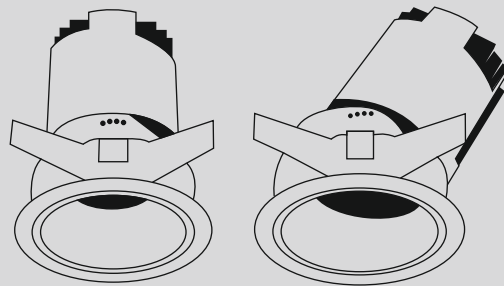

FIRELUX®

ARCHITECTURAL PRODUCT PROFILE 2022-23

RAINBOW LIGHTING SOLUTIONS

13-A, 1st & 2nd Floor, Tilak Nagar, Sakinaka, Andheri (E),
Mumbai - 400 072 • Mob.: 9769303615 / 8879996770 / 9820008393
Email: vibgyorlights@gmail.com / fireluxled@gmail.com
Web: www.fireluxled.com