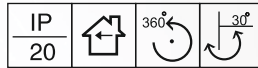

DELTA PLUS MODULAR COB SPOT LIGHT