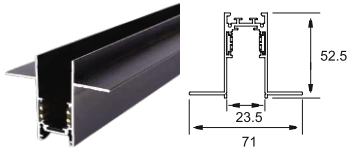

MAGNETIC TRACK LIGHT SERIES

RECESSED MAGNETIC TRACK

Length	Size	Dimension
1 mtr	25mm	70xH53.6xL1000mm
2 mtr	25mm	70xH53.6xL2000mm