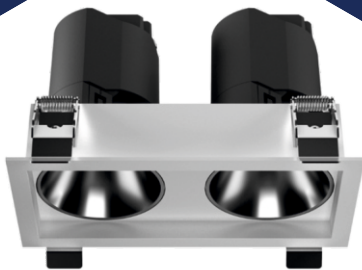

CREE ⇄ PHILIPS Shinland
FULHAM

Power	Fixture size	Cutout size	Body Color
7Wx2	130x69xH85mm	121x60mm	White
12/15Wx2	180x91xH100mm	164x77mm	White
20Wx2	224x110xH139mm	209x97mm	White

MODEL
DOUBLE
ASTORIA
SPOT

CREE ⇄ PHILIPS GR OPTICS
FULHAM

Power	Fixture size	Cutout size	Body Color
7Wx2	130x69xH85mm	121x60mm	White
12/15Wx2	180x91xH100mm	164x77mm	White
20Wx2	224x110xH139mm	209x97mm	White

MODEL
DOUBLE
SLIM
BAMBOO