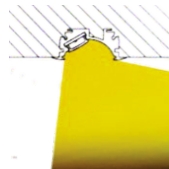

PHILIPS *bridgelux*
FULHAM

Power	Length	Fixture size	Cutout Size	Body Color
12W	0.5 meter	50x500mm	41x500mm	White / Black
25W	1 meter	50x1000mm	41x1000mm	White / Black
50W	2 meter	50x2000mm	41x2000mm	White / Black

- Free Size Length available upto 12 feet single piece
- Tunable Color changing and dimming options available