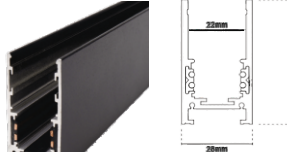

MAGNETIC TRACK LIGHT SERIES

RECESSED MAGNETIC TRACK

Length	Size	Dimension
1 mtr	25mm	70xH53.6xL1000mm
2 mtr	25mm	70xH53.6xL2000mm

SURFACE MAGNETIC TRACK

Length	Size	Dimension
1 mtr	25mm	28xH54x1000mm
2 mtr	25mm	28xH54x2000mm