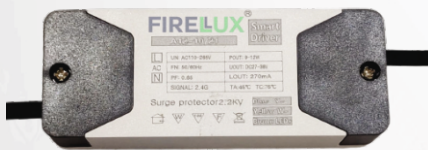

• Potted Driver

• Housing / SKD also available

tuya[®]
Smart Life
SmartThings
IFTTT

works with
Google Assistant

WORKS WITH
amazon alexa

2.4G RF + WiFi Smart Drivers

Strip Light Controller CCT / RGB

IP 20