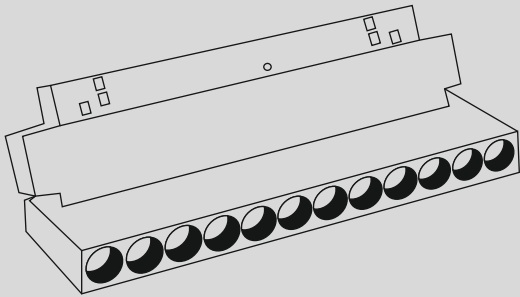

FIRELUX®

ARCHITECTURAL PRODUCT PROFILE 2022-23

RAINBOW LIGHTING SOLUTIONS

13-A, 1st & 2nd Floor, Tilak Nagar, Sakinaka, Andheri (E),
Mumbai - 400 072 • Mob.: 9769303615 / 8879996770 / 9820008393
Email: vibgyorlights@gmail.com / fireluxled@gmail.com
Web: www.fireluxled.com