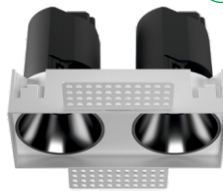

ASTORIA & SLIM BAMBOO SPOT SERIES

MODEL
ASTORIA
SPOT

CREE ⇄ PHILIPS GR OPTICS
FULHAM

Power	Fixture size	Cutout size	Body Color
7W	Ø61xH79mm	Ø55mm	White
12/15W	Ø84xH100mm	Ø75mm	White
20W	Ø110xH122mm	Ø95mm	White

- HIGH END Modular Spot light with changable Ring
- Anti Glare shiny black reflector
- UGR less than 16
- 10,20,30 degree Tilttable

MODEL
SLIM
BAMBOO
ZOOM

CREE ⇄ PHILIPS Shinland
FULHAM

Power	Fixture size	Cutout size	Body Color
7W	Ø62xH86mm	Ø58mm	White
12W	Ø84xH104mm	Ø75mm	White
20W	Ø110xH127mm	Ø95mm	White

MODEL
DOUBLE
TRIMLESS
ASTORIA &
SLIM BAMBOO

CREE ⇄ PHILIPS Shinland
FULHAM

Power	Fixture size	Cutout size	Body Color
7Wx2	130x69xH85mm	121x60mm	White
12/15Wx2	180x91xH100mm	164x77mm	White
20Wx2	224x110xH139mm	209x97mm	White

MODEL
DOUBLE
ASTORIA
SPOT

CREE ⇄ PHILIPS GR OPTICS
FULHAM

Power	Fixture size	Cutout size	Body Color
7Wx2	130x69xH85mm	121x60mm	White
12/15Wx2	180x91xH100mm	164x77mm	White
20Wx2	224x110xH139mm	209x97mm	White

MODEL
DOUBLE
SLIM
BAMBOO

CREE ⇄ PHILIPS Shinland
FULHAM

Power	Fixture size	Cutout size	Body Color
7Wx2	130x69xH91mm	121x60mm	White
12Wx2	180x91xH116mm	164x77mm	White
20Wx2	224x110xH142mm	209x97mm	White

- Housing / SKD also available
- Tunable Color changing and dimming options available