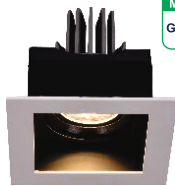

IP 20
CREE PHILIPS
Shinlani FULHAM

MODEL GRILL-1

Power	Fixture size
1x7W / 1x9W	100x100x95mm
1x12W / 1x15W / 1x18W	100x100x106mm

IP 20
CREE PHILIPS
Shinlani FULHAM

MODEL GRILL-2

Power	Fixture size
2x7W / 2x9W	190x100x95mm
2x12W / 2x15W / 2x18W	190x100x106mm