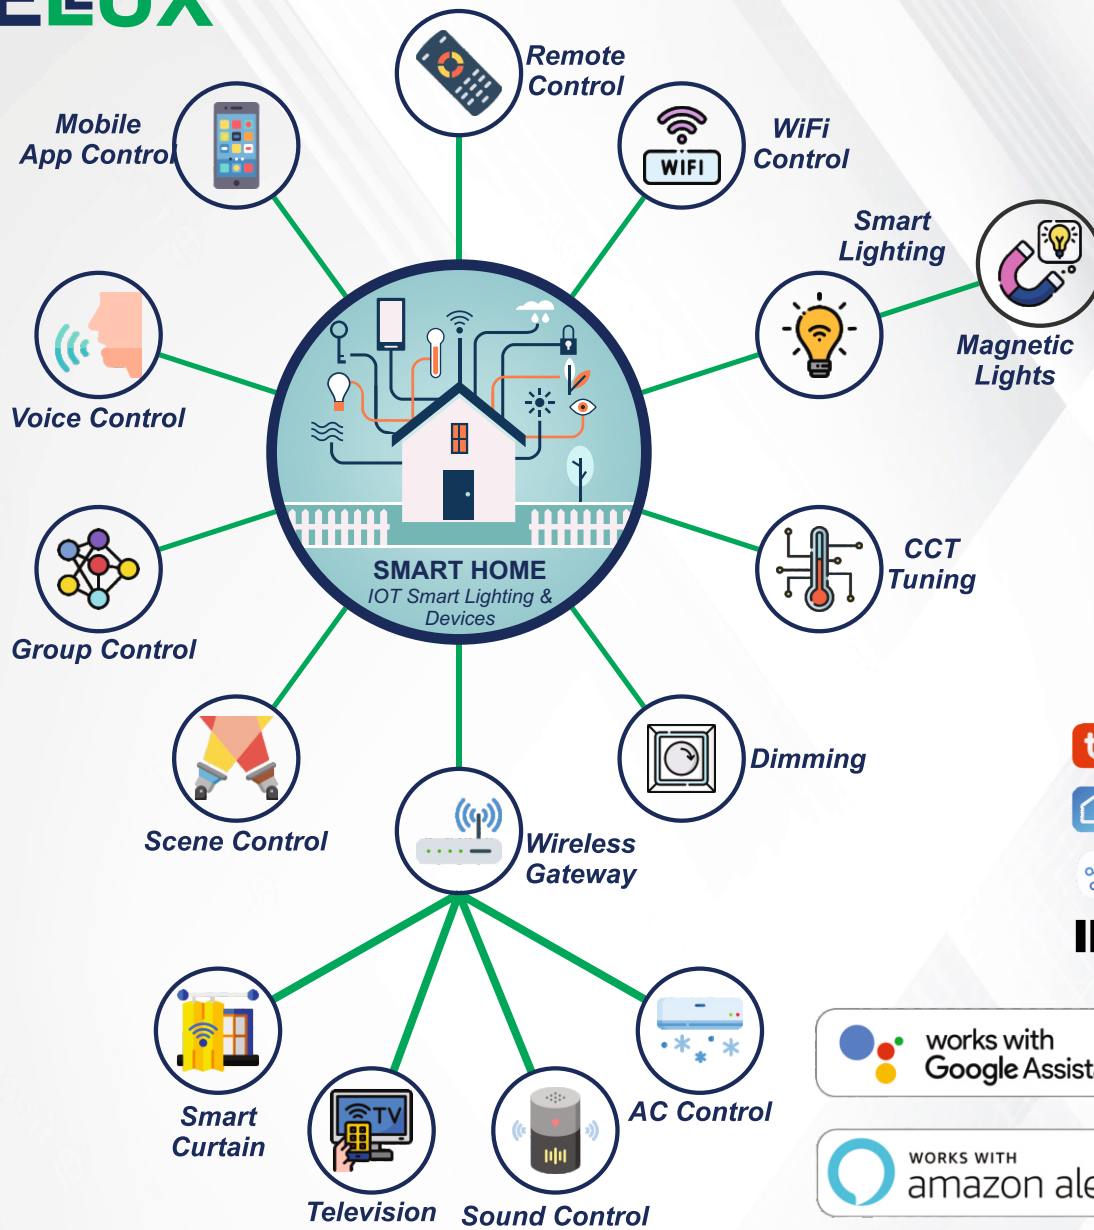

• Potted Driver

MODEL
OUTDOOR
WALL
WASHER

Power	IP Level	Length	Beam Angle
18W	IP 65	0.5 Meter	15 / 30 / 10X60 Degree Lens
36W	IP 65	1 Meter	15 / 30 / 10X60 Degree Lens
24W	IP 65	2 Feet	15 / 30 / 10X60 Degree Lens
48W	IP 65	4 Feet	15 / 30 / 10X60 Degree Lens

• Potted Driver

• Housing / SKD also available

tuya[®]
Smart Life
SmartThings
IFTTT

works with
Google Assistant

WORKS WITH
amazon alexa

2.4G RF + WiFi Smart Drivers

Strip Light Controller CCT / RGB

IP 20

MODEL
TUNABLE
2.4G+WiFi
DRIVER

Smart Curtain (Motor & Rails)

IP 20

Power	Fixture size	Body Color	Curtain Movement
40W	2.2 mtr	White	Two Way / Single Way

- Remote Operated / App Based Operation / Alexa Voice command Support
- 40Kg Load bearing DC Motor
- Complete set with toggle & Hook

12 Channel 99 Channel
2.4G RF Remote Control

Wireless WiFi Gateway Pro

SMART DEVICES

- ON / OFF Switch
- IR Blaster
- WiFi Plug
- Feather Touch Panel
- Security Door Sensor