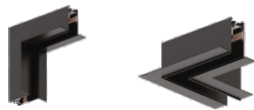

MODEL TRACK CONNECTOR

Vertical Track L-Connector   Horizontal Track L-Connector

Connector Type	Fixture size
Horizontal L Type	120x52.5mm
Vertical L Type	120x52.5mm